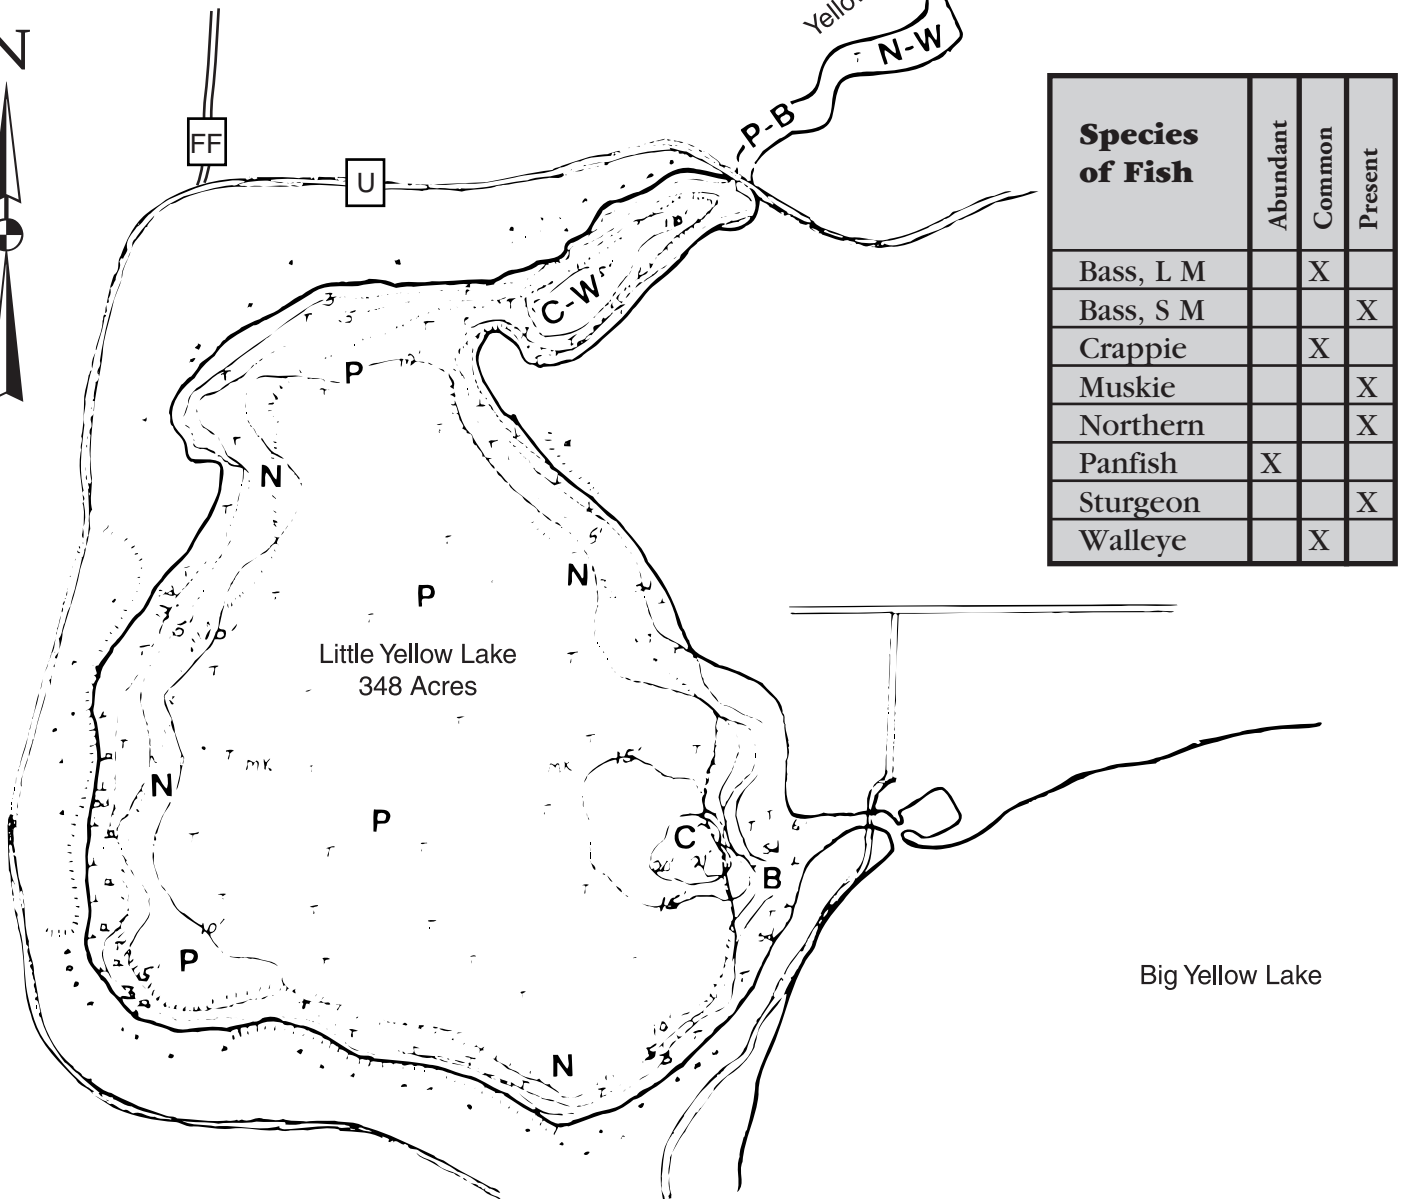

# Yellow River & Little Yellow Lake

Life jackets are required by each person in boat.

*This map is not to scale.*

Species of Fish	Abundant	Common	Present
Bass, L M		X	
Bass, S M			X
Crappie		X	
Muskie			X
Northern			X
Panfish	X		
Sturgeon			X
Walleye		X	